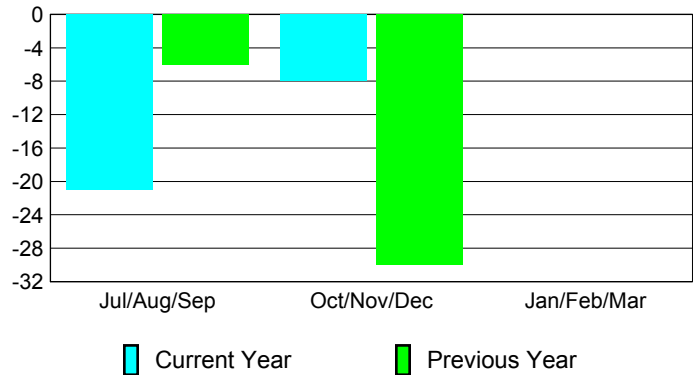

Gender Comparison 2012-2013

Jan/Feb/Mar

Male

Female