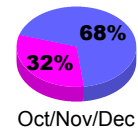

Gender Comparison 2012-2013

Jan/Feb/Mar

Male

Female