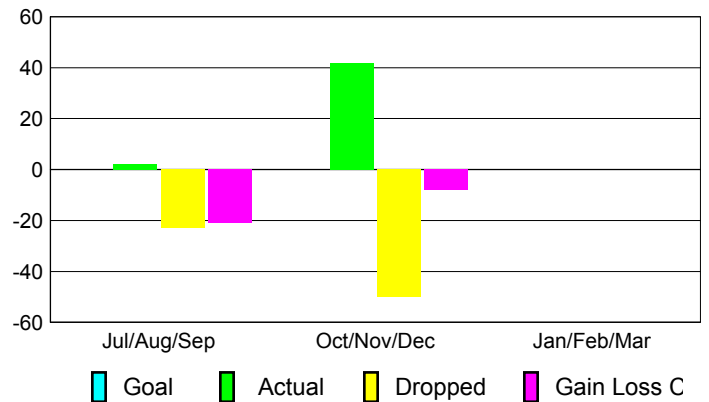

### YTD Status Quo Clubs 2012-2013

Status Quo Clubs Compared to Status Quo Members

## MEMBERSHIP

Membership Results  
2012-2013

Membership  
2011-2012

Month	Net Memb Goal	Actual New Memb	Actual Dropped Memb	Gain/Loss of Memb	Gain/Loss of Memb
Jul/Aug/Sep		2	-23	-21	-6
Oct/Nov/Dec		42	-50	-8	-30
Jan/Feb/Mar					0
<b>Totals</b>		<b>44</b>	<b>-73</b>	<b>-29</b>	<b>-36</b>

### Membership Results 2012-2013

Goal, New, Dropped, Gain/Loss

### Comparison of Membership Gain/Loss

Current Year Compared to the Previous Year