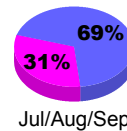

Gender Comparison 2012-2013

Jan/Feb/Mar

Male

Female